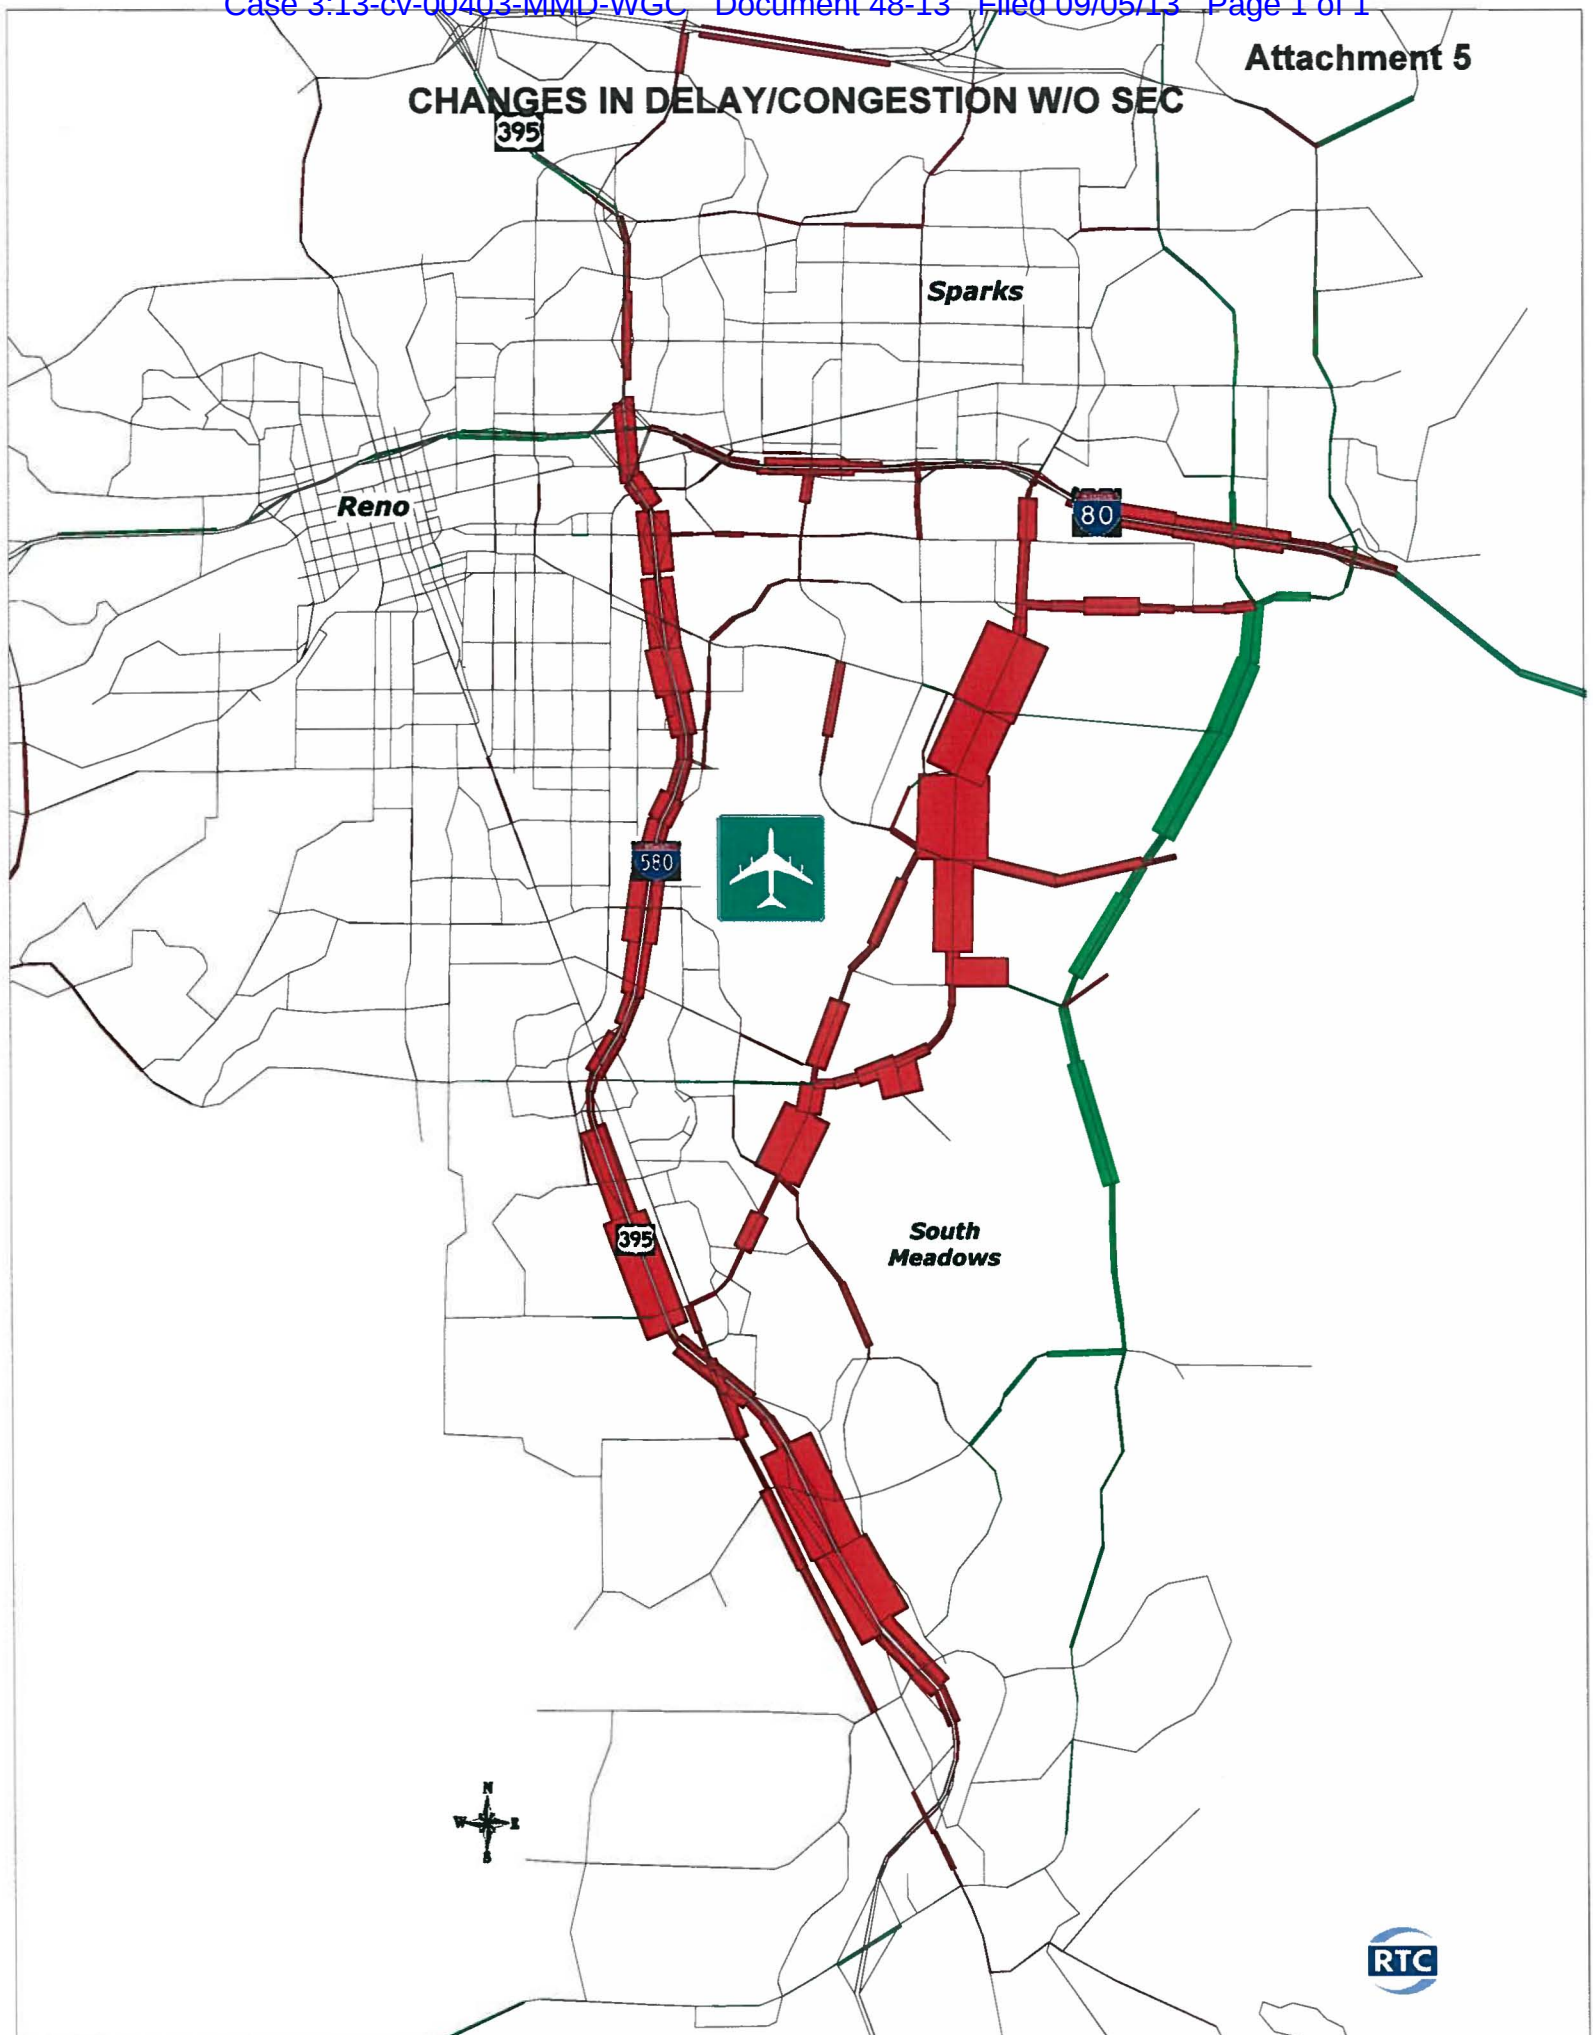

CHANGES IN DELAY/CONGESTION W/O SEC

Reno

Sparks

South Meadows

395

580

80